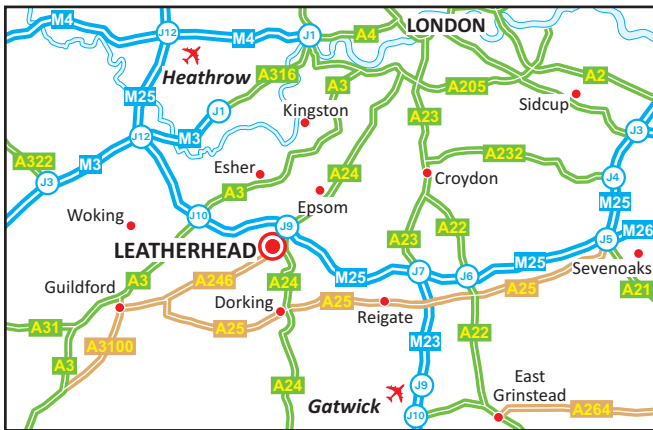

Leatherhead - Keats House & Chaucer House

Keats House
The Office Park
Springfield Drive
Leatherhead
Surrey KT22 7LP
United Kingdom
Telephone +44 (0) 1372 369579
cgi-group.co.uk

From M25 Clockwise

- Leave the M25 at Junction 9.
- At roundabout take second exit (signposted A245 Cobham).
- Stay on this road and, as you join the one way system, stay in the right hand lane.
- Follow the system around, then move over to the left hand lane, turning left into Randalls Road.
- At the roundabout turn right into Springfield Drive.
- Our office is located at the end of the Springfield Drive (see inset).

From M25 Anti-Clockwise

- Leave the M25 at Junction 9.
- Take the first exit off the roundabout onto the A244 - Oxshott Road.
- Turn left at the next roundabout onto Oaklawn Road and continue to the end of the road.
- Turn left onto the A245 - Randalls Road, towards Leatherhead Town Centre.
- Turn left at the next roundabout onto Springfield Drive.
- Our office is located at the end of the Springfield Drive (see inset).

Parking

- Car parking is available to the front of the building.
- Additional parking is located at Leatherhead Youth Football Club in River Lane (see map for location).

By Train

- Leatherhead is served by trains from London Waterloo, Guildford, Dorking, London Victoria, Epsom, Horsham and Wimbledon.
- A Shuttle Bus service operates from Leatherhead Train Station throughout the day